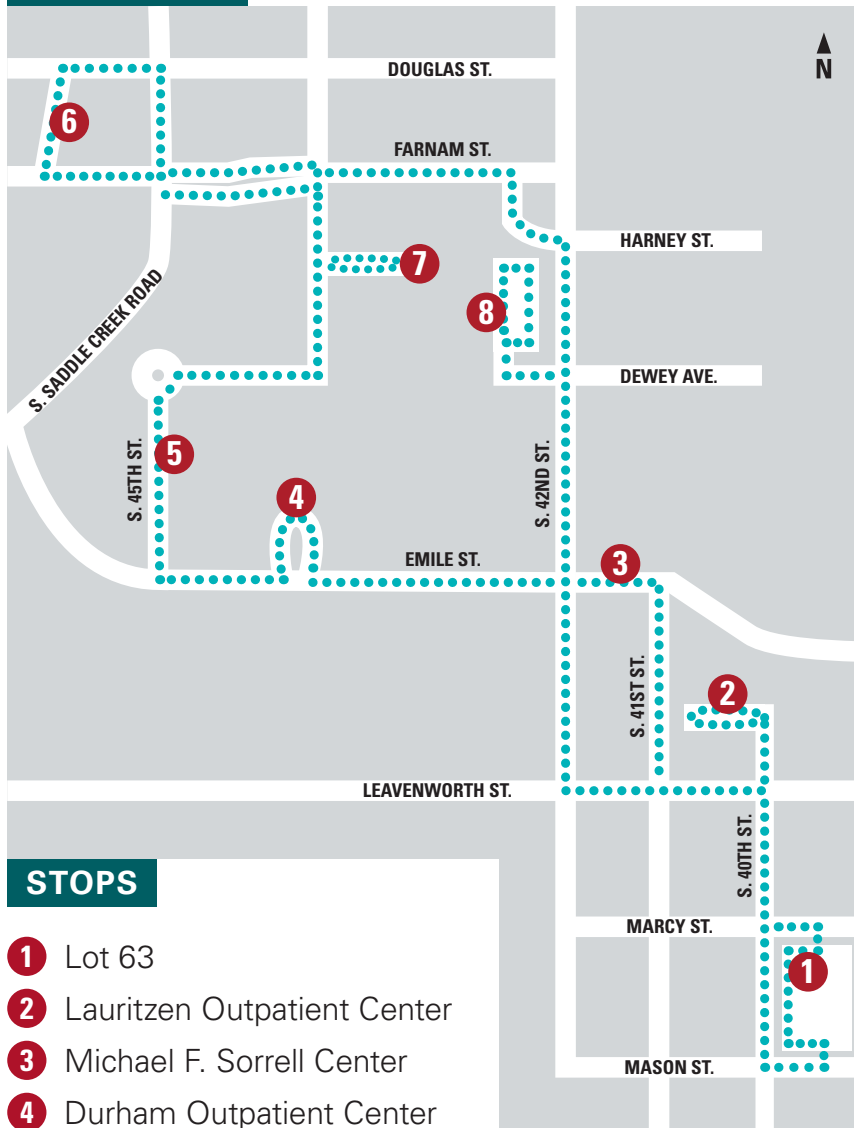

NEBRASKA MEDICINE AND UNMC SHUTTLE SERVICE

ROUTE MAP

STOPS

- 1 Lot 63
- 2 Lauritzen Outpatient Center
- 3 Michael F. Sorrell Center
- 4 Durham Outpatient Center
- 5 Fred & Pamela Buffett Cancer Center
- 6 Lots 56 and 57
- 7 Kiewit Tower and Clarkson Doctors Building South
- 8 Clarkson Tower